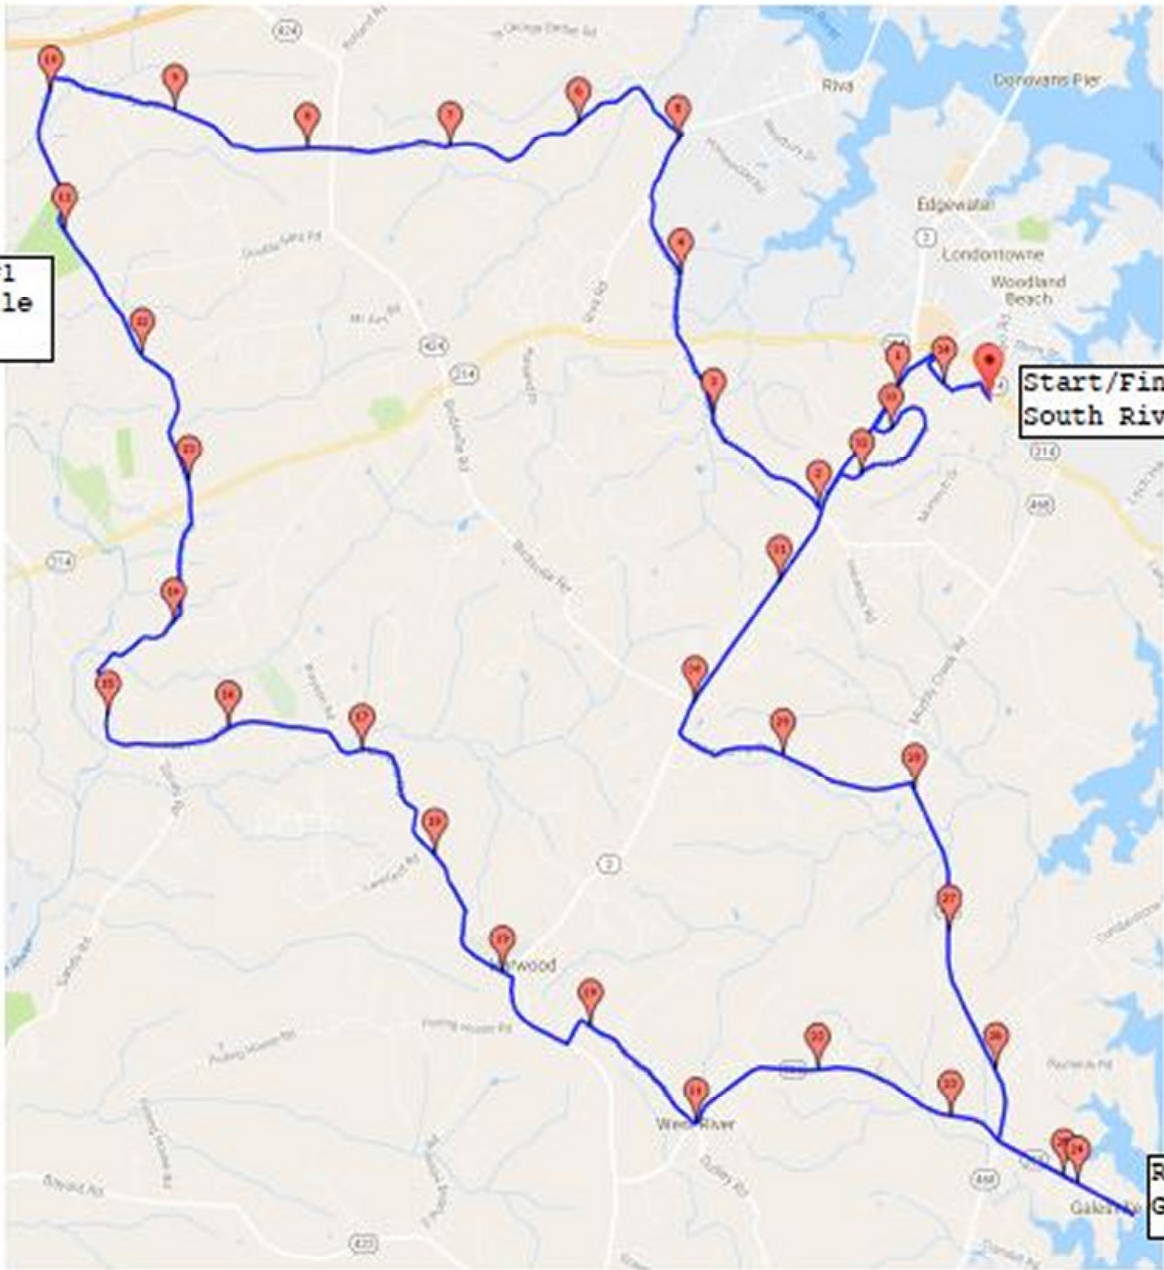

35 Mile Route

Rest Stop #1
Davidsonville
Park

Start/Finish
South River HS

Rest Stop #2
Galesville